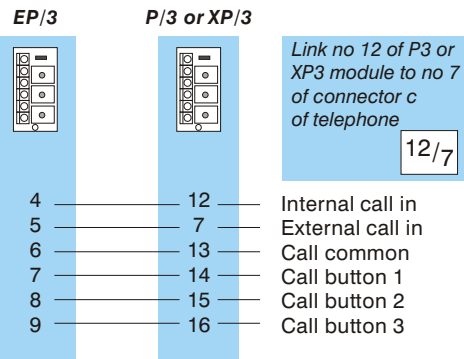

meters	50	mm 2	0.22
	100		0.22
	200		0.50

meters	50	mm 2	0.22
	100		0.50
	200		0.50

For any diagrams not shown  
or special system designs  
please contact our office on  
(011) 616-3222 or  
visit our web site  
[www.tribpt.co.za](http://www.tribpt.co.za)

meters	50	mm 2	0.22	
	100		0.22	
	200		0.50	

meters	50	mm 2	0.22
	100		0.50
	200		0.50

Link no 4 of Ep3 module to no 4 of connector c of telephone

4/4

For any diagrams not shown or special system designs please contact our office on (011) 616-3222 or visit our web site [www.tribpt.co.za](http://www.tribpt.co.za)