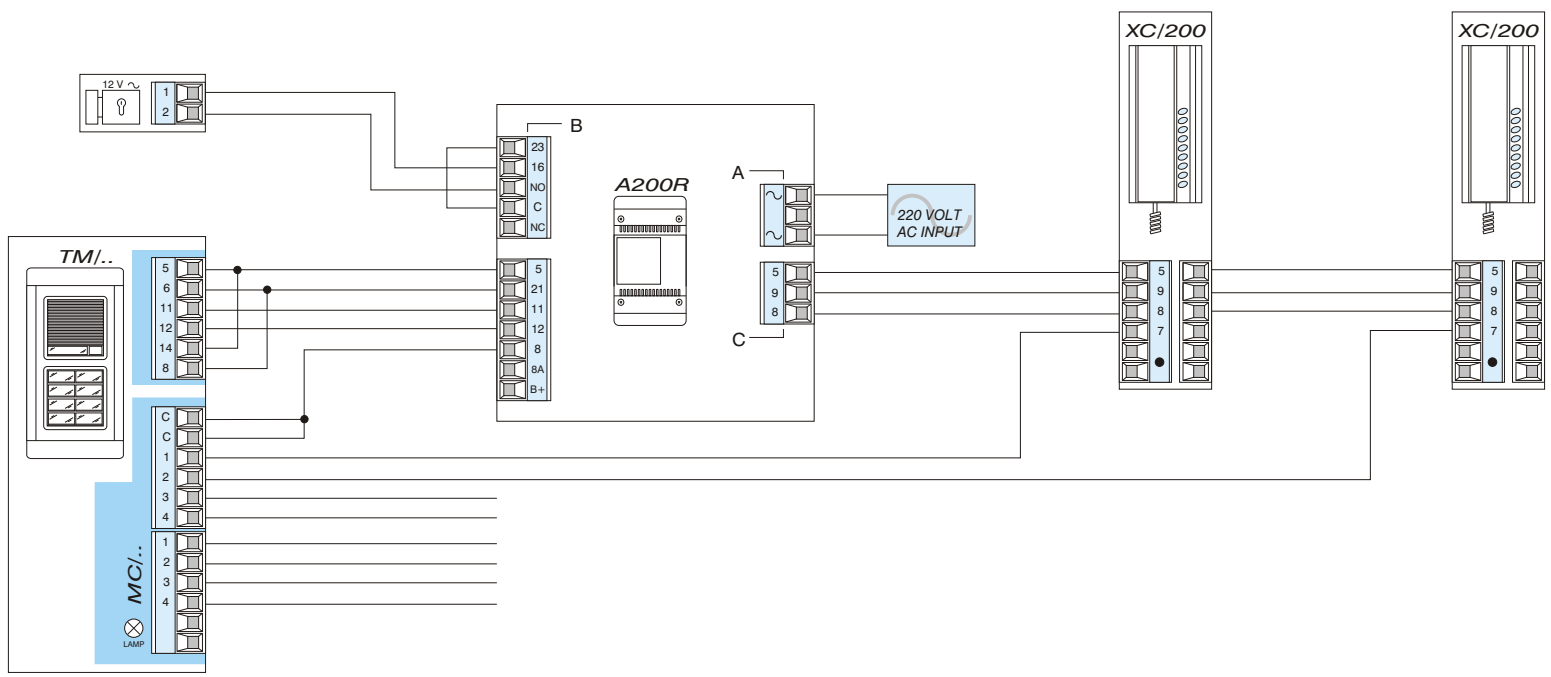

meters	50	mm <sup>2</sup>	0.22
	100		0.50
	200		0.50

For any diagrams not shown  
or special system designs  
please contact our office on  
(011) 616-3222 or  
visit our web site  
[www.tribpt.co.za](http://www.tribpt.co.za)

meters	50	mm 2	0.22
	100		0.22
	200		0.50

meters	50	mm 2	0.22
	100		0.50
	200		0.50

For any diagrams not shown  
or special system designs  
please contact our office on  
(011) 616-3222 or  
visit our web site  
[www.tribpt.co.za](http://www.tribpt.co.za)

meters	50	mm 2	0.22	
	100		0.22	
	200		0.50	

meters	50	mm 2	0.22
	100		0.50
	200		0.50

Link no 4 of Ep3 module to no 4 of connector c of telephone

4/4

For any diagrams not shown or special system designs please contact our office on (011) 616-3222 or visit our web site [www.tribpt.co.za](http://www.tribpt.co.za)