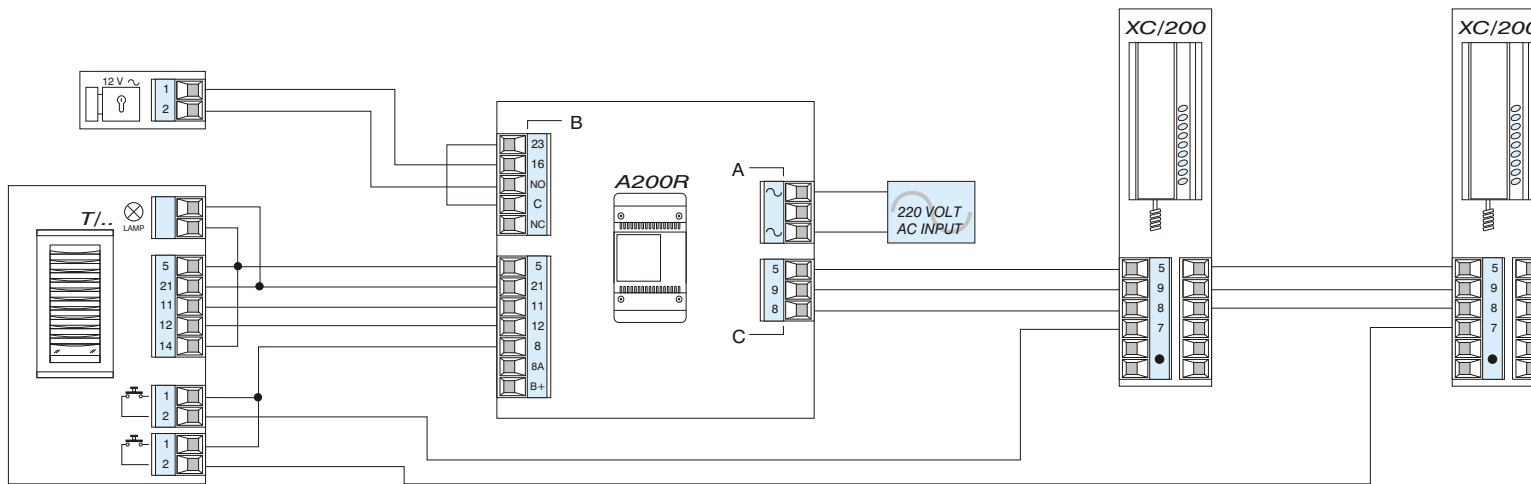

For any diagrams not shown  
or special system designs  
please contact our office on  
(011) 616-3222 or  
visit our web site  
[www.tribpt.co.za](http://www.tribpt.co.za)

meters	50	mm <sup>2</sup>	0.22
	100		0.22
	200		0.50

meters	50	mm <sup>2</sup>	0.22
	100		0.50
	200		0.50

For any diagrams not shown  
or special system designs  
please contact our office on  
(011) 616-3222 or  
visit our web site  
[www.tribpt.co.za](http://www.tribpt.co.za)

meters	50	mm 2	0.22	
	100		0.22	
	200		0.50	

meters	50	mm 2	0.22
	100		0.50
	200		0.50

Link no 4 of Ep3 module to no 4 of connector c of telephone

4/4

For any diagrams not shown or special system designs please contact our office on (011) 616-3222 or visit our web site [www.tribpt.co.za](http://www.tribpt.co.za)