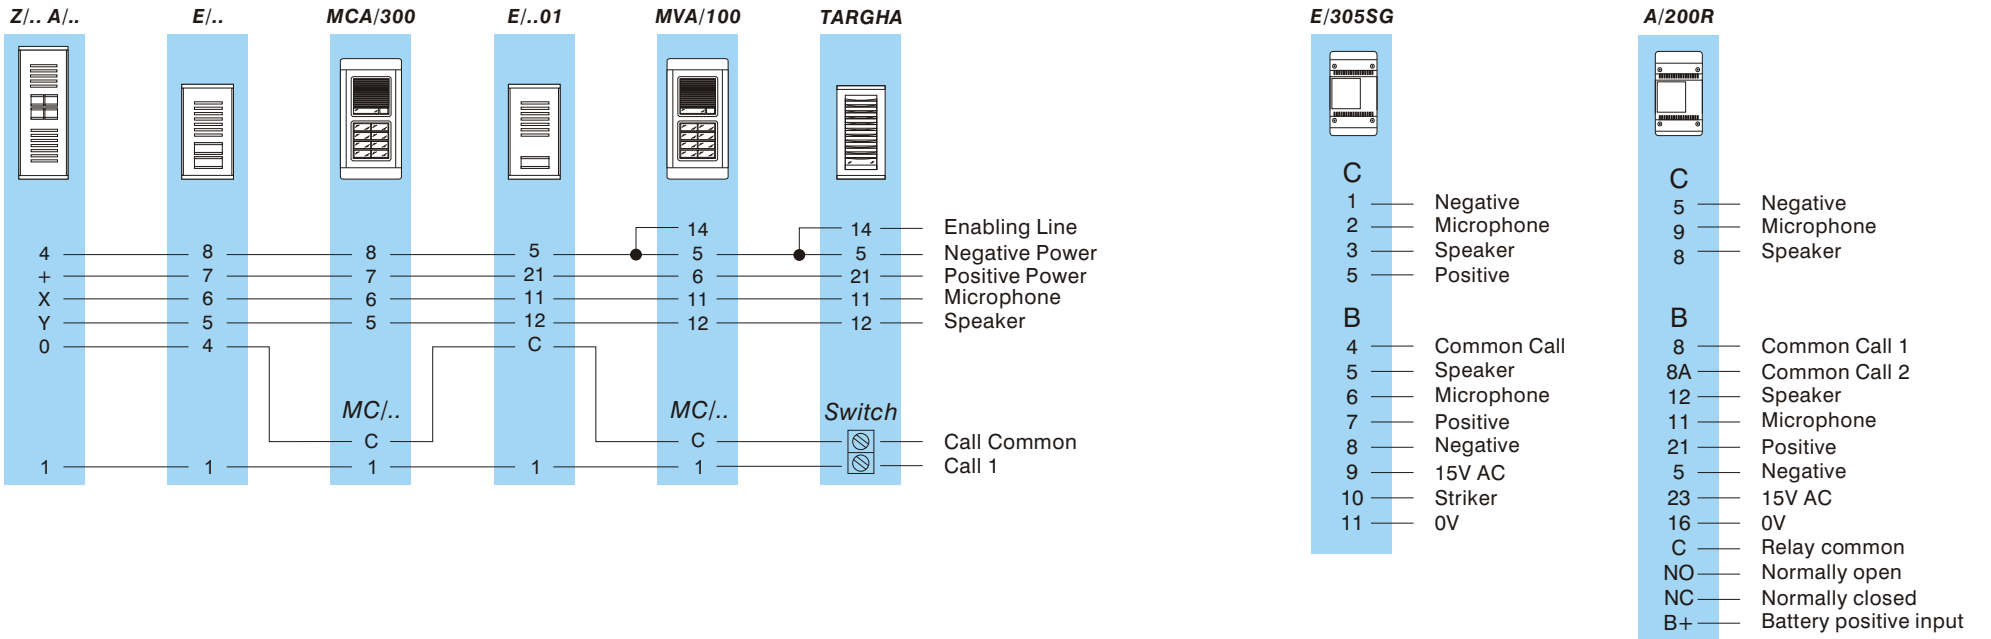

meters	50	mm 2	0.22
	100		0.22
	200		0.50

meters	50	mm 2	0.22
	100		0.50
	200		0.50

For any diagrams not shown  
or special system designs  
please contact our office on  
(011) 616-3222 or  
visit our web site  
[www.tribpt.co.za](http://www.tribpt.co.za)

meters	50	mm 2	0.22	
	100		0.22	
	200		0.50	

meters	50	mm 2	0.22
	100		0.50
	200		0.50

Link no 4 of Ep3 module to no 4 of connector c of telephone

4/4

For any diagrams not shown or special system designs please contact our office on (011) 616-3222 or visit our web site [www.tribpt.co.za](http://www.tribpt.co.za)