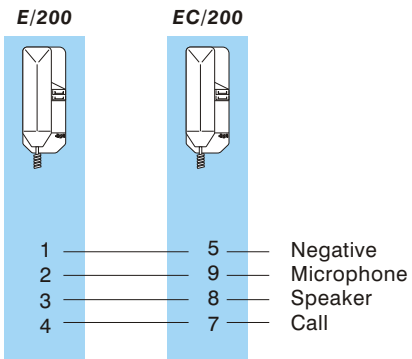

meters	50	mm 2	0.22
	100		0.22
	200		0.50

meters	50	mm 2	0.22
	100		0.50
	200		0.50

For any diagrams not shown  
or special system designs  
please contact our office on  
(011) 616-3222 or  
visit our web site  
[www.tribpt.co.za](http://www.tribpt.co.za)

meters	50	mm 2	0.22	
	100		0.22	
	200		0.50	

meters	50	mm 2	0.22
	100		0.50
	200		0.50

Link no 4 of Ep3 module to no 4 of connector c of telephone

4/4

For any diagrams not shown or special system designs please contact our office on (011) 616-3222 or visit our web site [www.tribpt.co.za](http://www.tribpt.co.za)