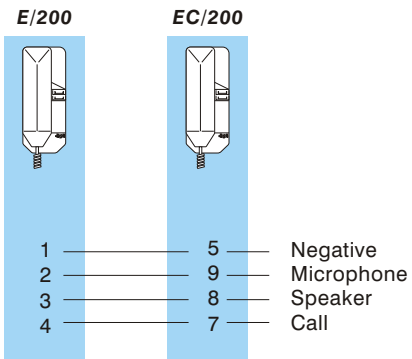

For any diagrams not shown
or special system designs
please contact our office on
(011) 616-3222 or
visit our web site
www.tribpt.co.za

meters	50	mm 2	0.22
	100		0.22
	200		0.50

meters	50	mm 2	0.22
	100		0.50
	200		0.50

Link no 4 of Ep3 module to no 4 of connector c of telephone

4/4

For any diagrams not shown or special system designs please contact our office on (011) 616-3222 or visit our web site www.tribpt.co.za

meters	50	mm 2	0.22
	100		0.22
	200		0.50