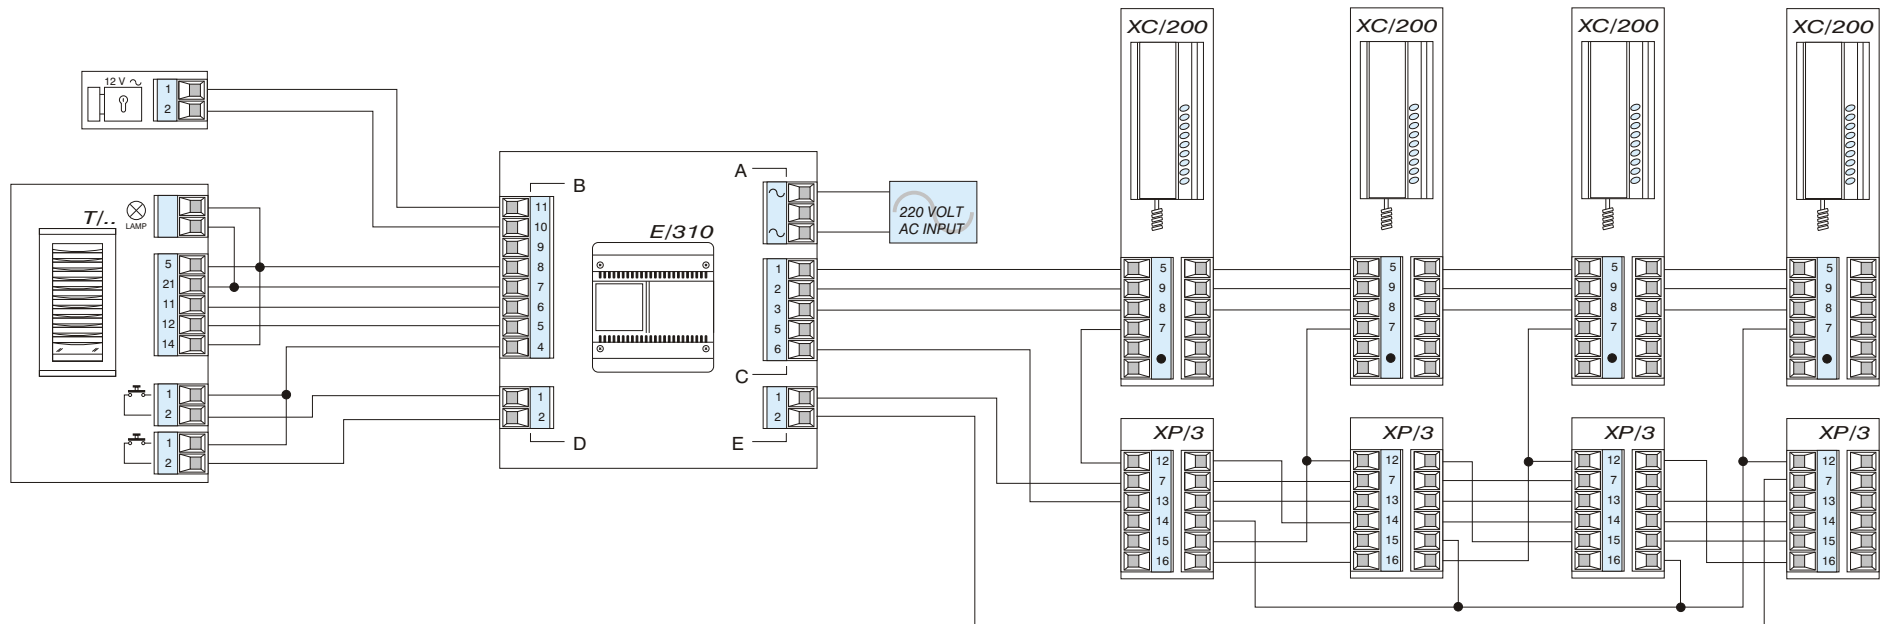

For any diagrams not shown
or special system designs
please contact our office on
(011) 616-3222 or
visit our web site
www.tribpt.co.za

meters	50	mm 2	0.22
	100		0.22
	200		0.50

meters	50	mm 2	0.22
	100		0.50
	200		0.50