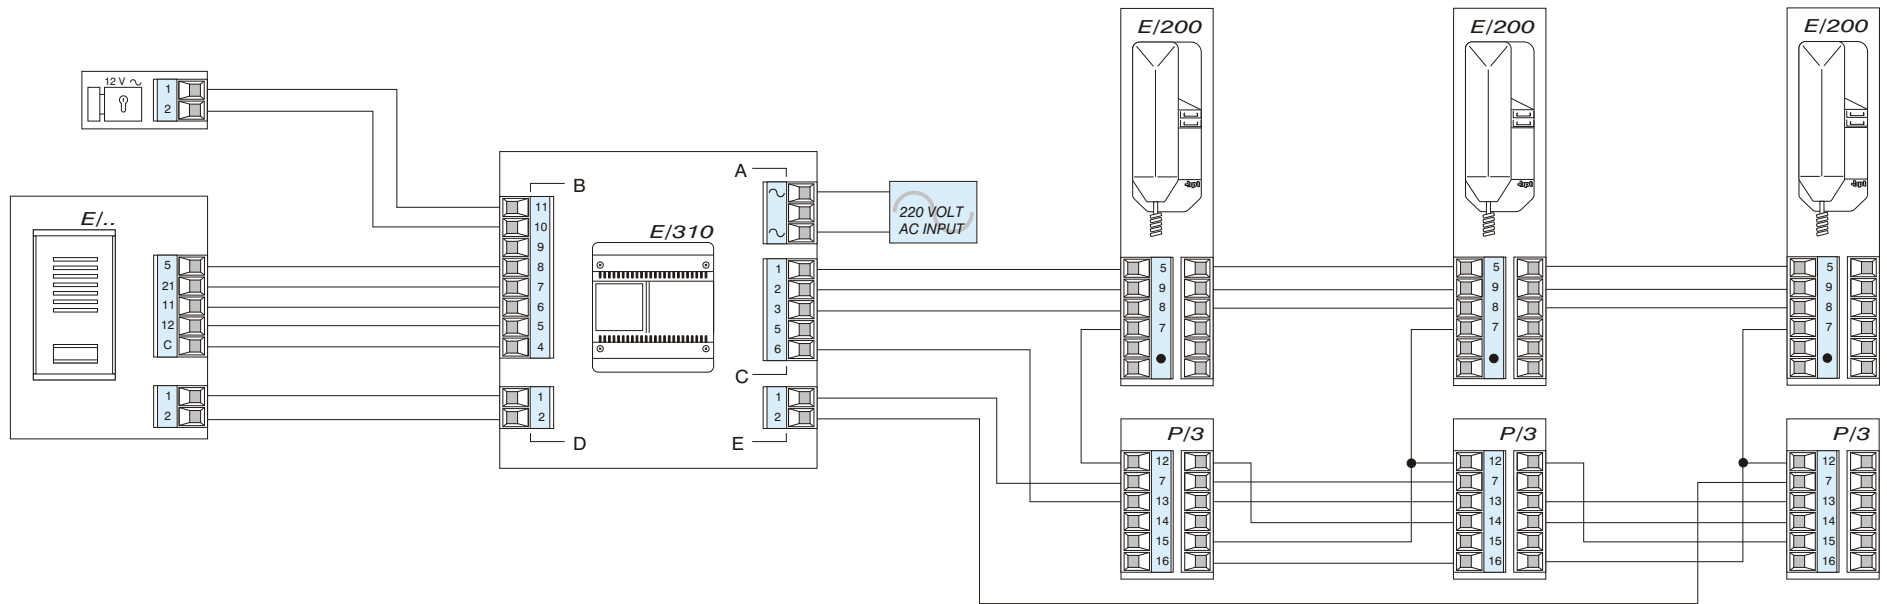

For any diagrams not shown
or special system designs
please contact our office on
(011) 616-3222 or
visit our web site
www.tribpt.co.za

meters	50	100	200	200
		mm ²	0.22	0.50

meters	50	100	200	200
		mm ²	0.22	0.50

Link no 4 of Ep3 module to no 4 of connector c of telephone

4/4

For any diagrams not shown or special system designs please contact our office on (011) 616-3222 or visit our web site www.tribpt.co.za

meters	50	mm 2	0.22
	100		0.22
	200		0.50