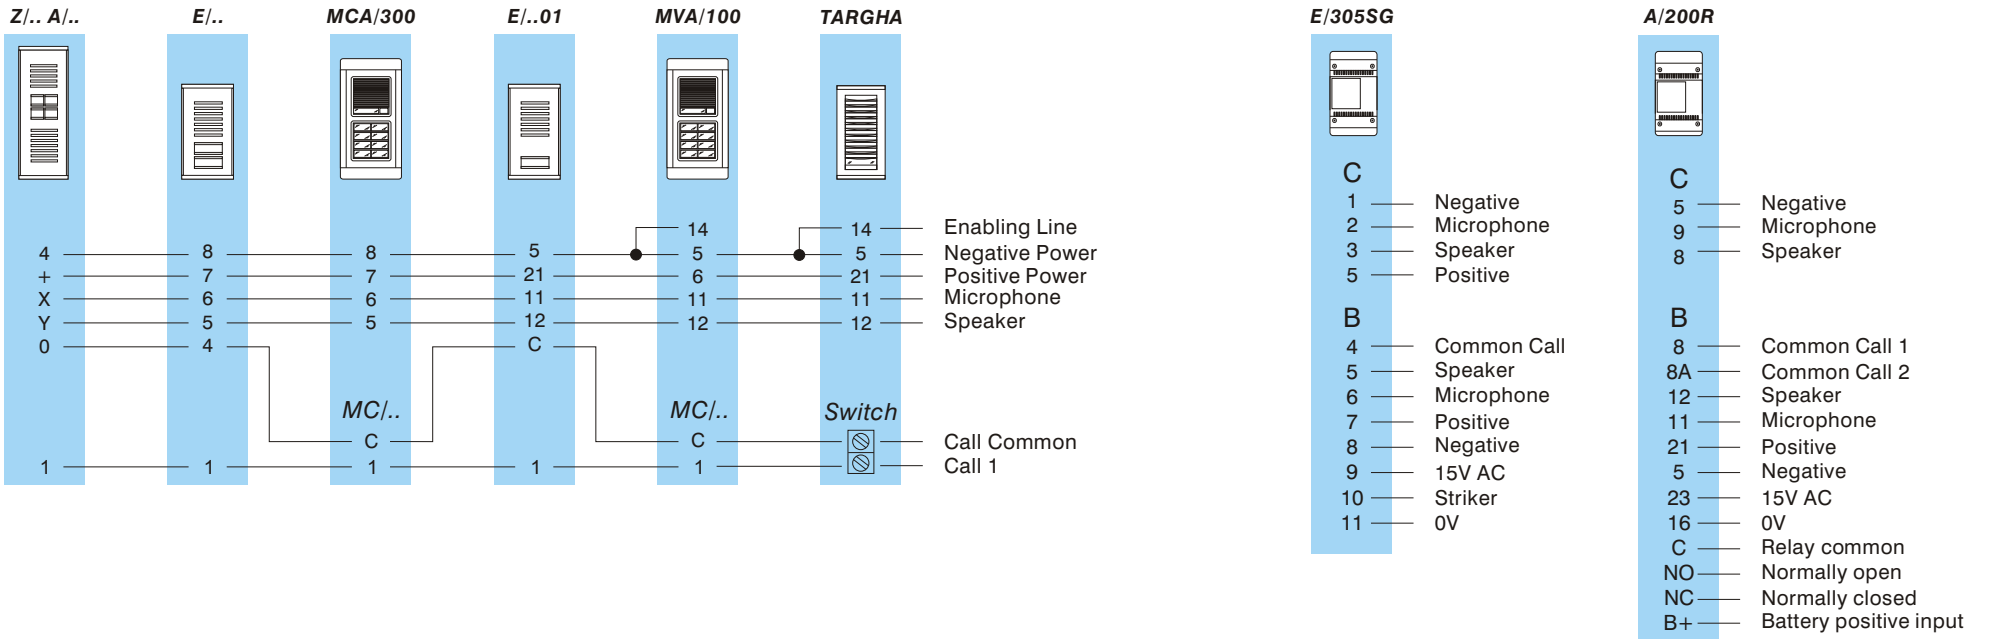

Link no 4 of Ep3 module to no 4 of connector c of telephone

4/4

For any diagrams not shown or special system designs please contact our office on (011) 616-3222 or visit our web site www.tribpt.co.za

meters	50	mm 2	0.22
	100		0.22
	200		0.50

meters	50	mm 2	0.22
	100		0.50
	200		0.50