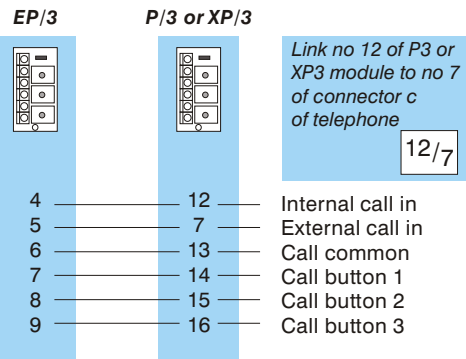

For any diagrams not shown
or special system designs
please contact our office on
(011) 616-3222 or
visit our web site
www.tribpt.co.za

meters	50	mm 2	0.22
	100		0.22
	200		0.50

meters	50	mm 2	0.22
	100		0.50
	200		0.50

Link no 4 of Ep3 module to no 4 of connector c of telephone

4/4

For any diagrams not shown or special system designs please contact our office on (011) 616-3222 or visit our web site www.tribpt.co.za

meters	50	mm 2	0.22
	100		0.22
	200		0.50