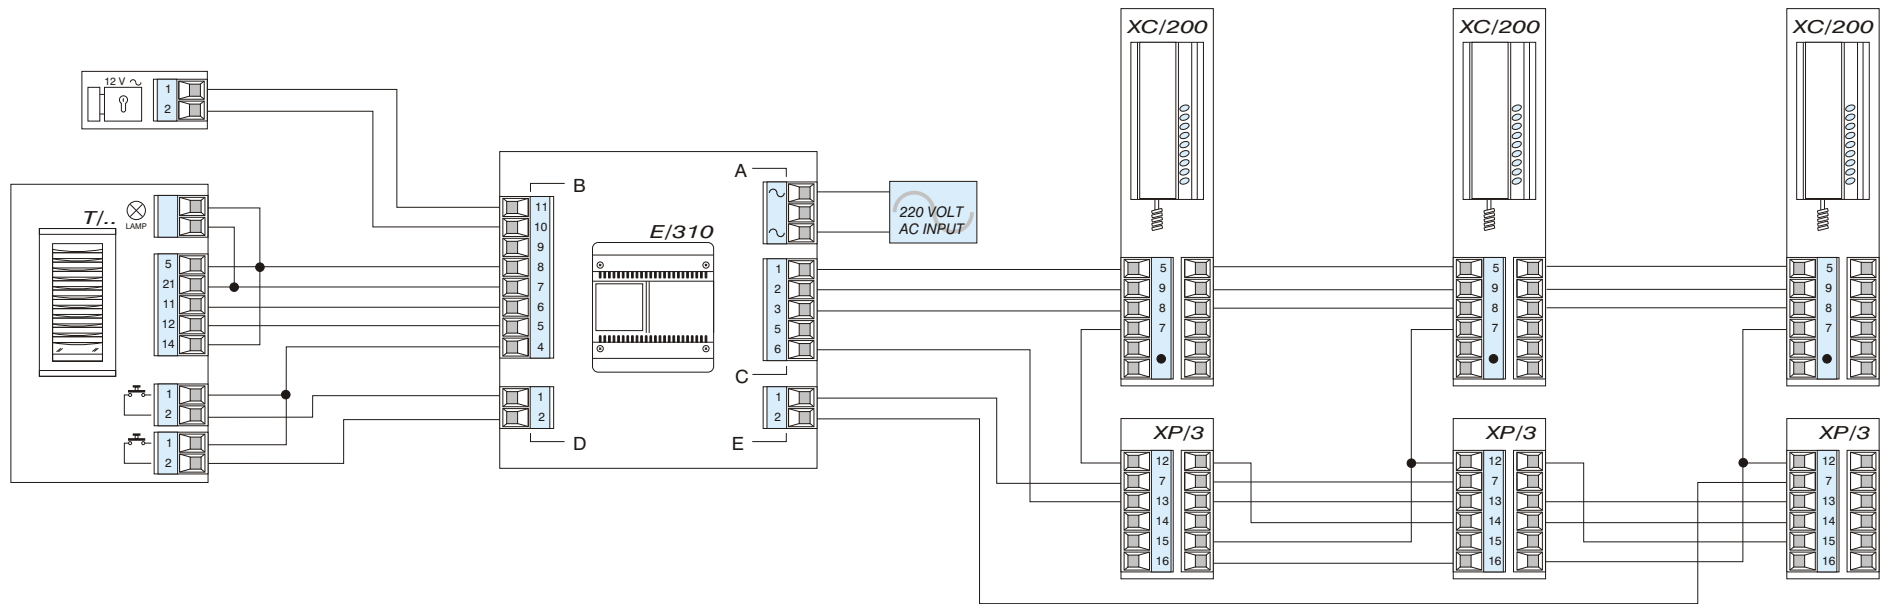

For any diagrams not shown
or special system designs
please contact our office on
(011) 616-3222 or
visit our web site
www.tribpt.co.za

meters	50	mm 2	0.22
	100		0.22
	200		0.50

meters	50	mm 2	0.22
	100		0.50
	200		0.50